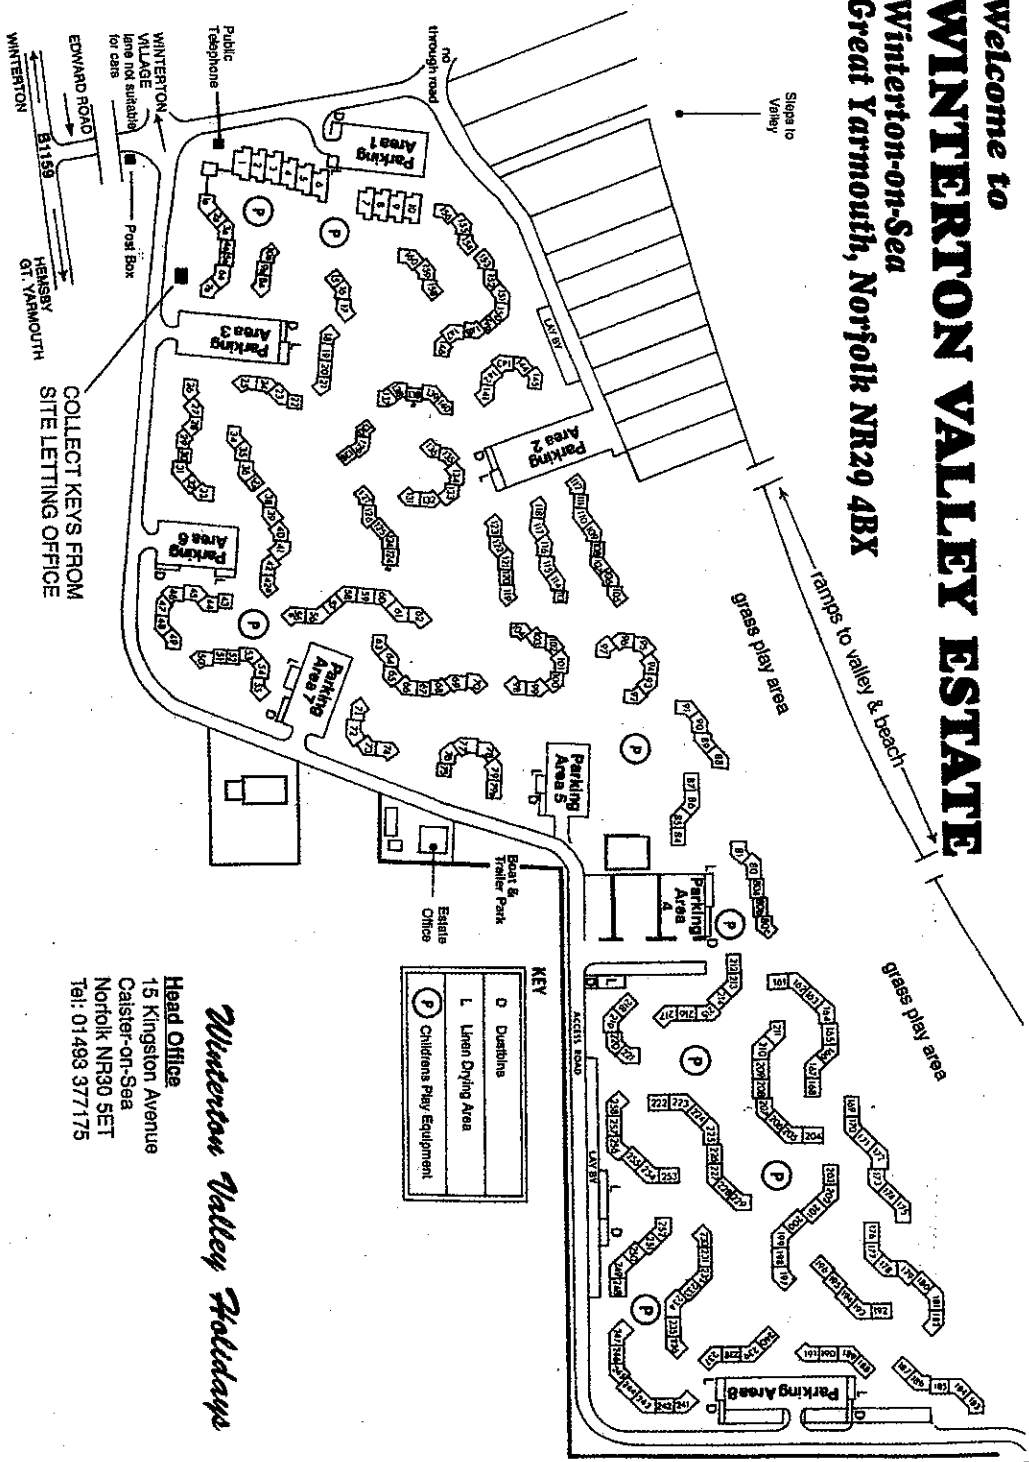

Welcome to
WINTERTON VALLEY ESTATE
Winterton-on-Sea
Great Yarmouth, Norfolk NR29 4BX

KEY

D	Dishbins
L	Linen Drying Area
P	Children's Play Equipment

COLLECT KEYS FROM
SITE LETTING OFFICE

Head Office
 15 Kingston Avenue
 Caister-on-Sea
 Norfolk NR30 5ET
 Tel: 01 493 377175

Winterton Valley Holidays